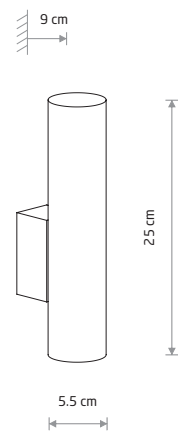

EYE 6842

**EYE**

■ painted steel

□ 5654 ■ 6842

■ 1xGU10 R50, max 10W only LED

**EYE FLEX S**

■ painted steel, flexible stem

□ 9070 ■ 9068

■ 1xGU10 R50, max 10W only LED

■ solid brass, flexible stem, painted steel

■ 9067

■ 1xGU10 R50, max 10W only LED

EYE FLEX S 9067

EYE WALL 8072

**EYE WALL**

■ painted steel

□ 8073 ■ 8072

■ 2xGU10 R50, max 10W only LED

■ solid brass, painted steel

■ 8074

■ 2xGU10 R50, max 10W only LED

EYE WALL CUT 7995

**EYE WALL CUT**

■ painted steel

□ 7993 ■ 7994

■ 2xGU10 R50, max 10W only LED

■ solid brass, painted steel

■ 7995

■ 2xGU10 R50, max 10W only LED

EYE FLEX 8935

**EYE FLEX**

■ painted steel, flexible stem