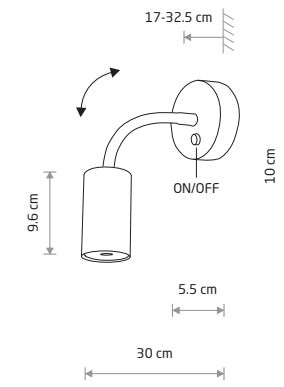

EYE 6842

**EYE**

■ painted steel

□ 5654 ■ 6842

■ 1xGU10 R50, max 10W only LED

**EYE FLEX S**

■ painted steel, flexible stem

□ 9070 ■ 9068

■ 1xGU10 R50, max 10W only LED

■ solid brass, flexible stem, painted steel

■ 9067

■ 1xGU10 R50, max 10W only LED

EYE FLEX S 9067

EYE WALL 8072

**EYE WALL**

■ painted steel

□ 8073 ■ 8072

■ 2xGU10 R50, max 10W only LED

■ solid brass, painted steel

■ 8074

■ 2xGU10 R50, max 10W only LED

EYE WALL CUT 7995

**EYE WALL CUT**

■ painted steel

□ 7993 ■ 7994

■ 2xGU10 R50, max 10W only LED

■ solid brass, painted steel

■ 7995

■ 2xGU10 R50, max 10W only LED

EYE FLEX 8935

**EYE FLEX**

■ painted steel, flexible stem