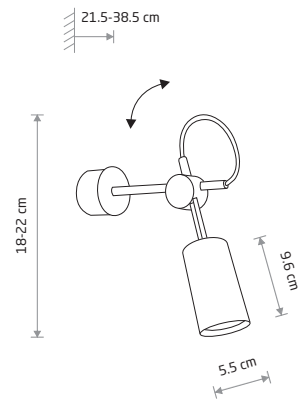

EYE 6842

**EYE**

■ painted steel

□ 5654 ■ 6842

■ 1xGU10 R50, max 10W only LED

**EYE FLEX S**

■ painted steel, flexible stem

□ 9070 ■ 9068

■ 1xGU10 R50, max 10W only LED

■ solid brass, flexible stem, painted steel

■ 9067

■ 1xGU10 R50, max 10W only LED

EYE FLEX S 9067

EYE WALL 8072

**EYE WALL**

■ painted steel

□ 8073 ■ 8072

■ 2xGU10 R50, max 10W only LED

■ solid brass, painted steel

■ 8074

■ 2xGU10 R50, max 10W only LED

EYE WALL CUT 7995

**EYE WALL CUT**

■ painted steel

□ 7993 ■ 7994

■ 2xGU10 R50, max 10W only LED

■ solid brass, painted steel

■ 7995

■ 2xGU10 R50, max 10W only LED

EYE FLEX 8935

**EYE FLEX**

■ painted steel, flexible stem