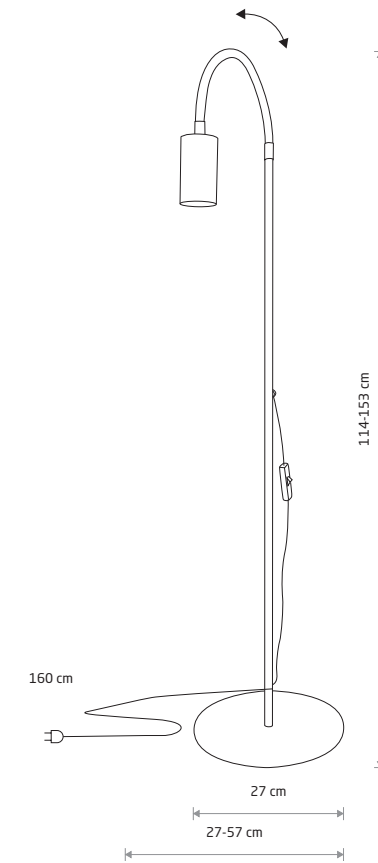

EYE 6842

**EYE**

■ painted steel

□ 5654 ■ 6842

■ 1xGU10 R50, max 10W only LED

**EYE FLEX S**

■ painted steel, flexible stem

□ 9070 ■ 9068

■ 1xGU10 R50, max 10W only LED

■ solid brass, flexible stem, painted steel

■ 9067

■ 1xGU10 R50, max 10W only LED

EYE FLEX S 9067

EYE WALL 8072

**EYE WALL**

■ painted steel

□ 8073 ■ 8072

■ 2xGU10 R50, max 10W only LED

■ solid brass, painted steel

■ 8074

■ 2xGU10 R50, max 10W only LED

EYE WALL CUT 7995

**EYE WALL CUT**

■ painted steel

□ 7993 ■ 7994

■ 2xGU10 R50, max 10W only LED

■ solid brass, painted steel

■ 7995

■ 2xGU10 R50, max 10W only LED

EYE FLEX 8935

**EYE FLEX**

■ painted steel, flexible stem