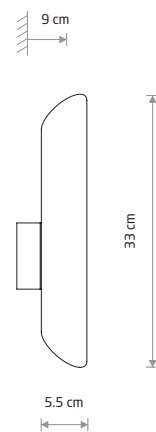

■ 1xGU10 R50, max 10W only LED

■ solid brass, flexible stem, painted steel

■ 9067

■ 1xGU10 R50, max 10W only LED

EYE FLEX S 9067

EYE WALL 8072

**EYE WALL**

■ painted steel

□ 8073 ■ 8072

■ 2xGU10 R50, max 10W only LED

■ solid brass, painted steel

■ 8074

■ 2xGU10 R50, max 10W only LED

EYE WALL CUT 7995

**EYE WALL CUT**

■ painted steel

□ 7993 ■ 7994

■ 2xGU10 R50, max 10W only LED

■ solid brass, painted steel

■ 7995

■ 2xGU10 R50, max 10W only LED

EYE FLEX 8935

**EYE FLEX**

■ painted steel, flexible stem