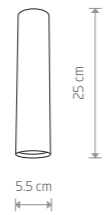

EYE S 5255

EYE M 5464

EYE L 6838

EYE S

painted steel

5255 5257

5256 6836

1xGU10, max 35W

solid brass

8911

1xGU10, max 35W

EYE M

painted steel

5463 5464 6837

1xGU10, max 35W

solid brass