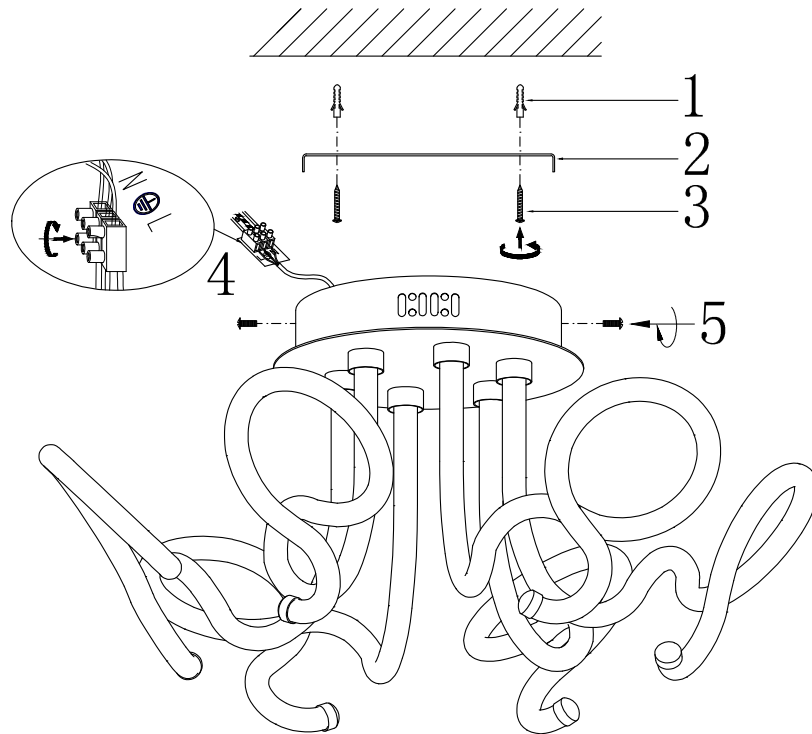

# Instruction

FR6045CL-L54CH

MAX 45W  
2000 Lumen

Model: FR6045CL-L54CH  
Collection: LED  
Series: New Series 045

Ceiling Lamps