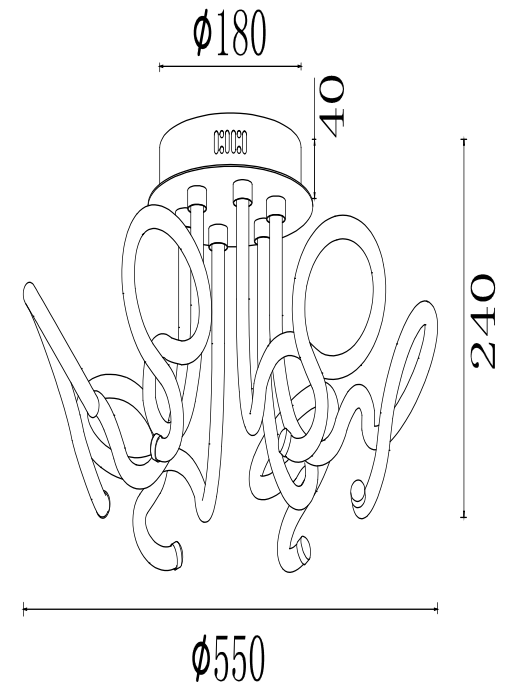

# Instruction

FR6045CL-L54CH

MAX 45W  
2000 Lumen

Model: FR6045CL-L54CH  
Collection: LED  
Series: New Series 045

Ceiling Lamps