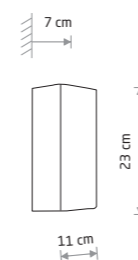

BERGEN

aluminum

10455

2xGU10 R50, max 10W only LED

painted steel

☐ 9706   ☒ 9707

2xGU10 R50, max 10W only LED