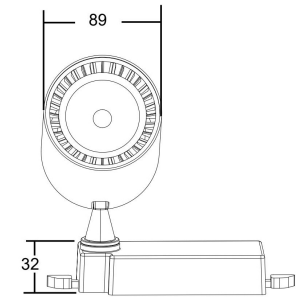

Instruction

TR029-3-20W4K-W

MAX 18W
1 900 Lumen

Model: TR029-3-20W4K-W
Collection: 3 phase track system

Track light