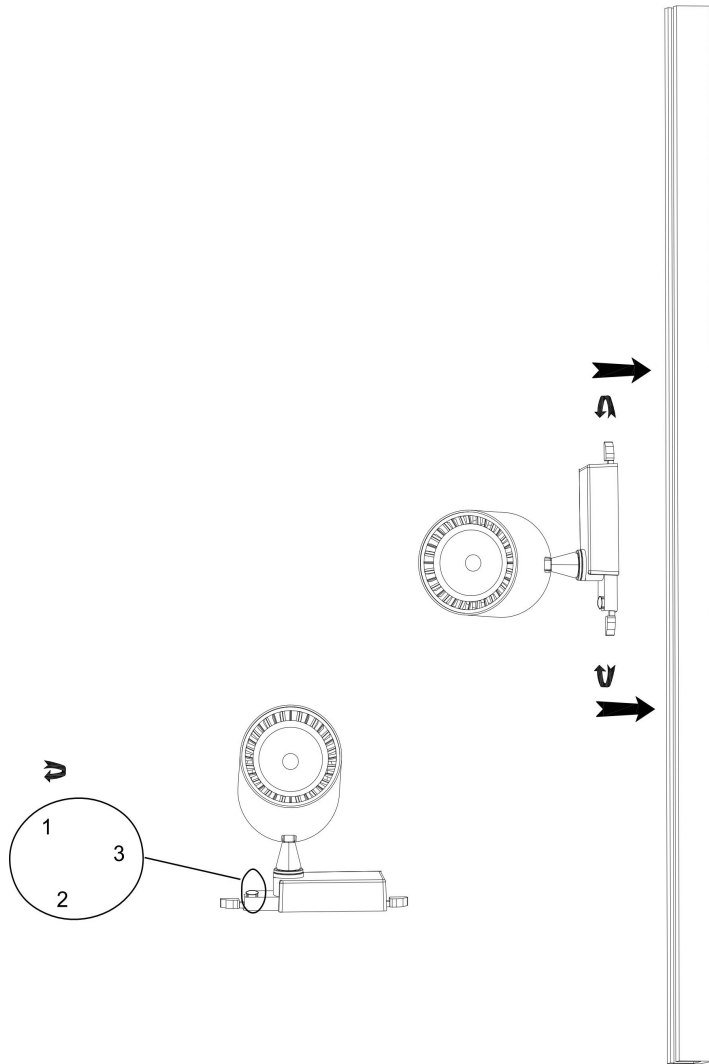

Instruction

TR029-3-20W4K-W

MAX 18W
1 900 Lumen

Model: TR029-3-20W4K-W
Collection: 3 phase track system

Track light