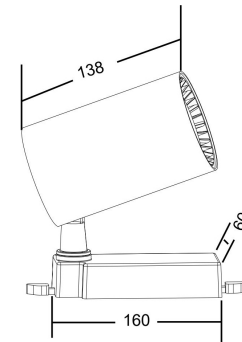

Instruction

TR029-3-20W4K-W

MAX 18W
1 900 Lumen

Model: TR029-3-20W4K-W
Collection: 3 phase track system

Track light