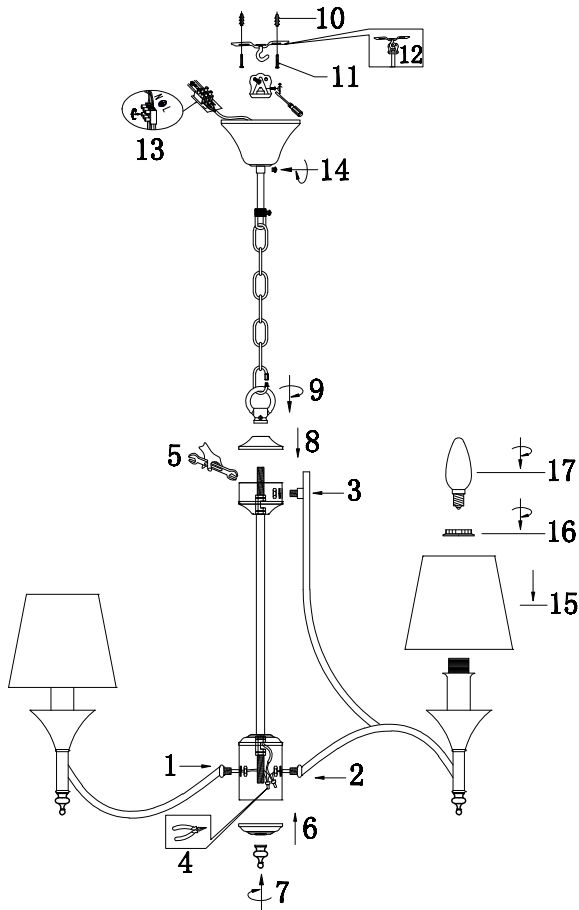

FREYA
TRADITION OF QUALITY

Instruction

FR2005PL-06BZ

6 x E14 (40W)

Model: FR2005PL-06BZ
Series: Dalia

Ceiling Lamps