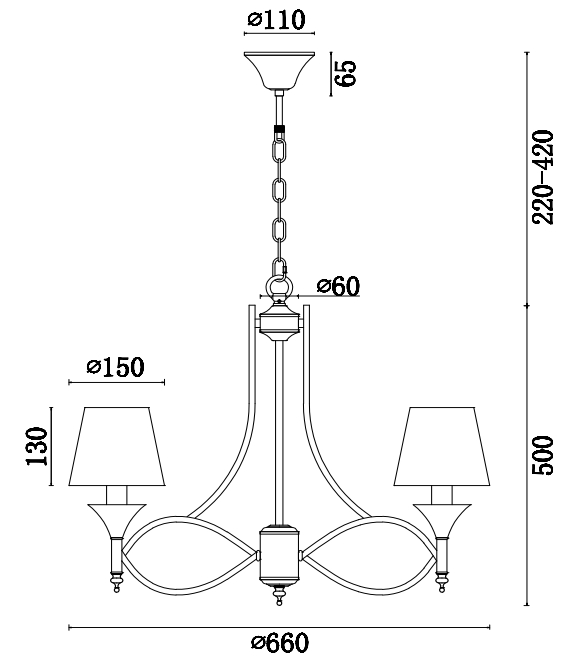

FREYA
TRADITION OF QUALITY

Instruction

FR2005PL-06BZ

6 x E14 (40W)

Model: FR2005PL-06BZ
Series: Dalia

Ceiling Lamps