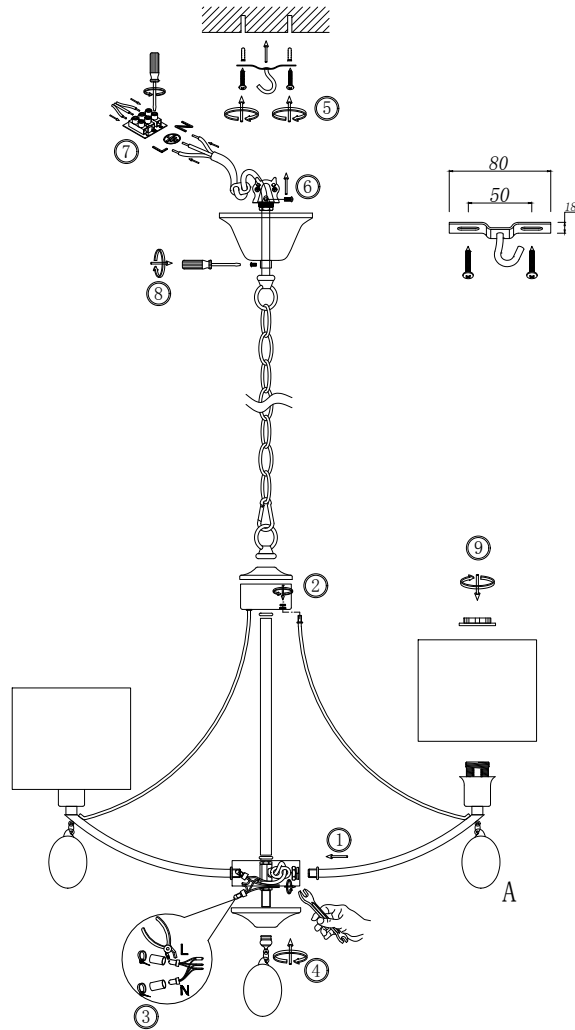

FREYA
TRADITION OF QUALITY

Instruction

FR5026PL-05CH

5 x E14 (40W)

Model: FR5026PL-05CH

Series: Silinda

Ceiling Lamps