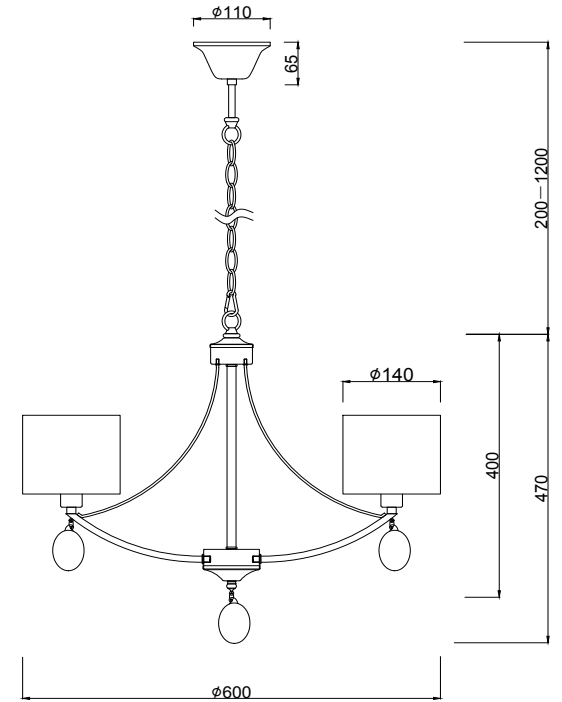

FREYA
TRADITION OF QUALITY

Instruction

FR5026PL-05CH

5 x E14 (40W)

Model: FR5026PL-05CH

Series: Silinda

Ceiling Lamps